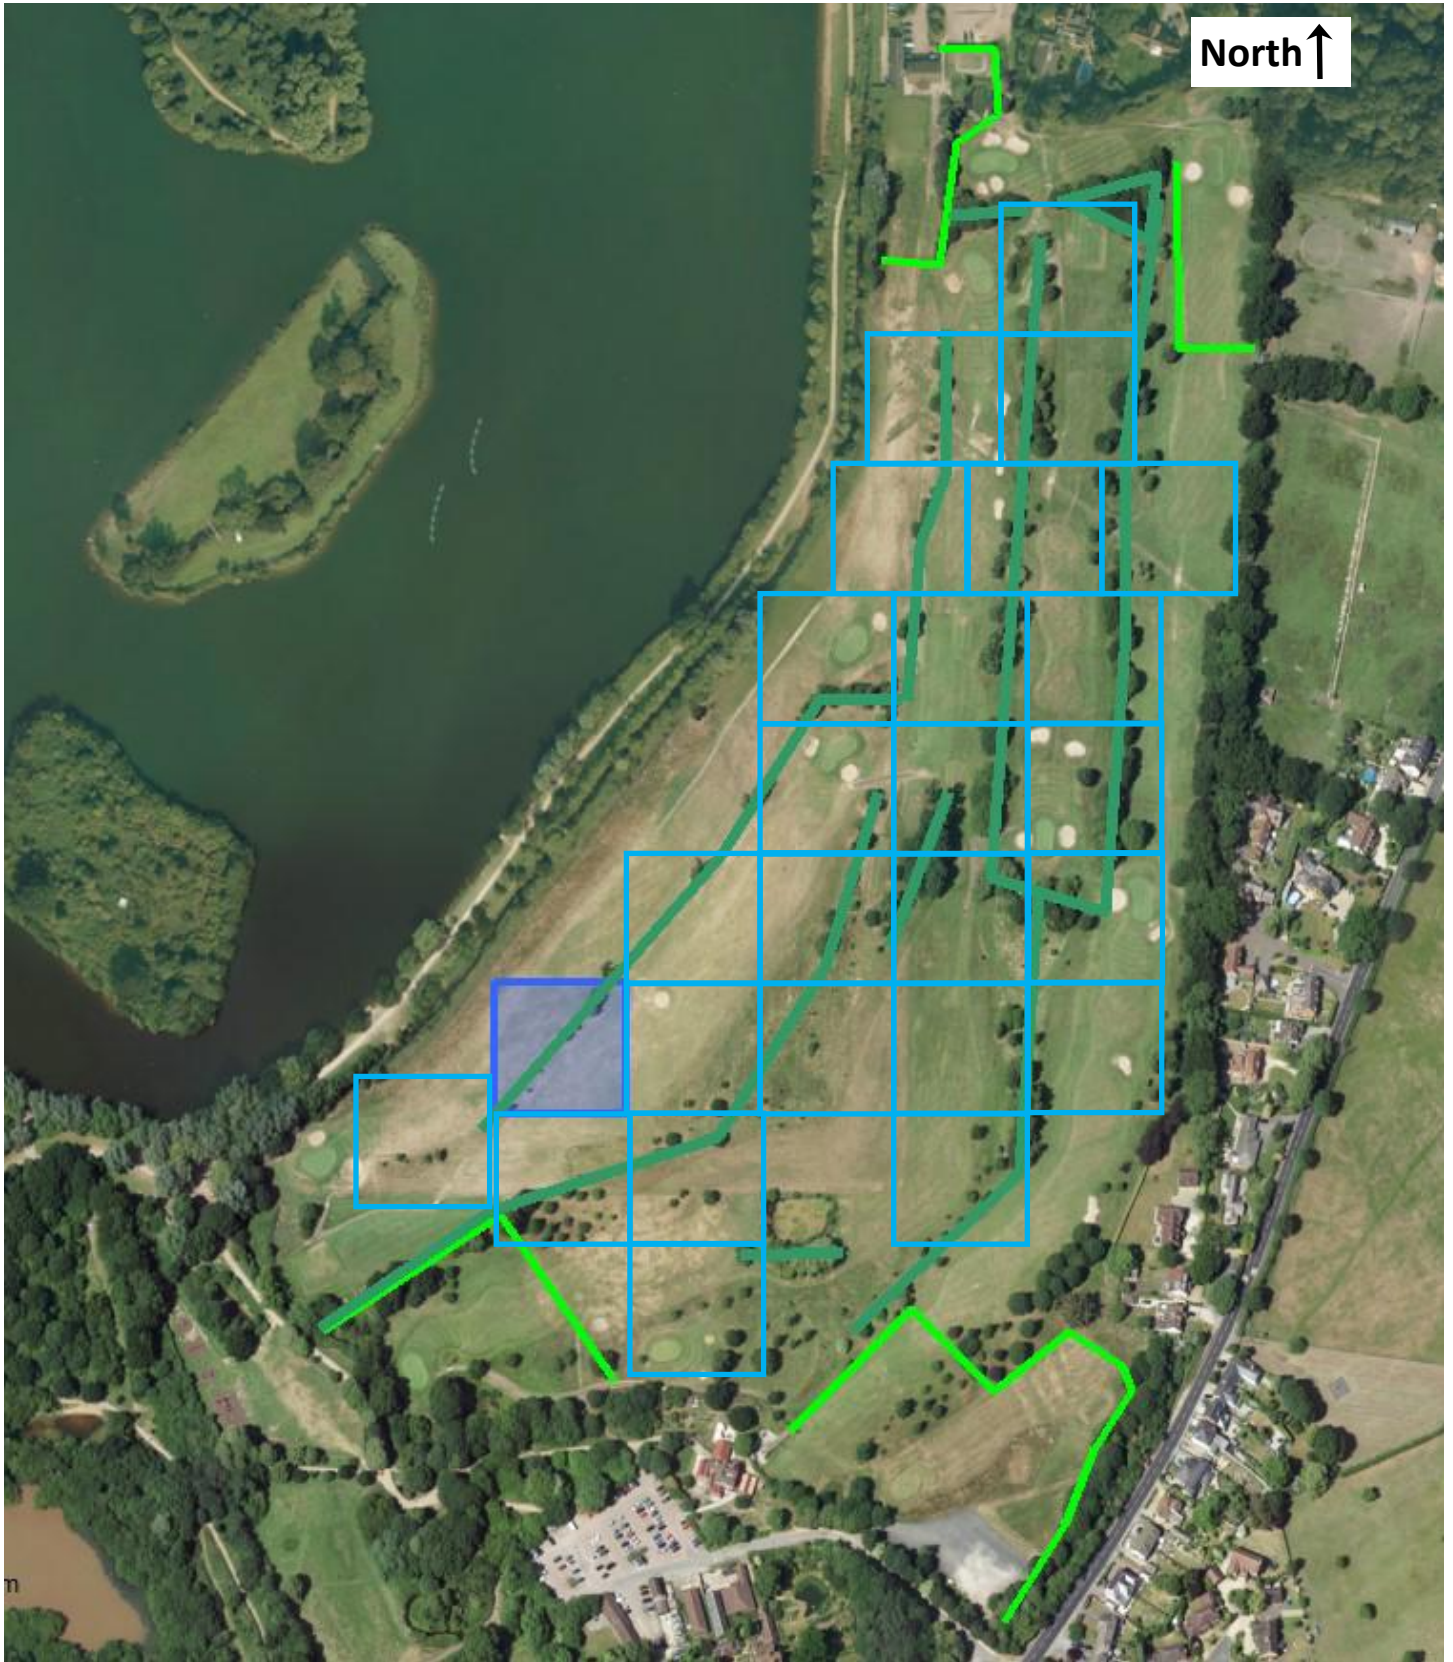

Lea Heath areas

DINTON PASTURES
COUNTRY PARK 

WOKINGHAM
BOROUGH COUNCIL