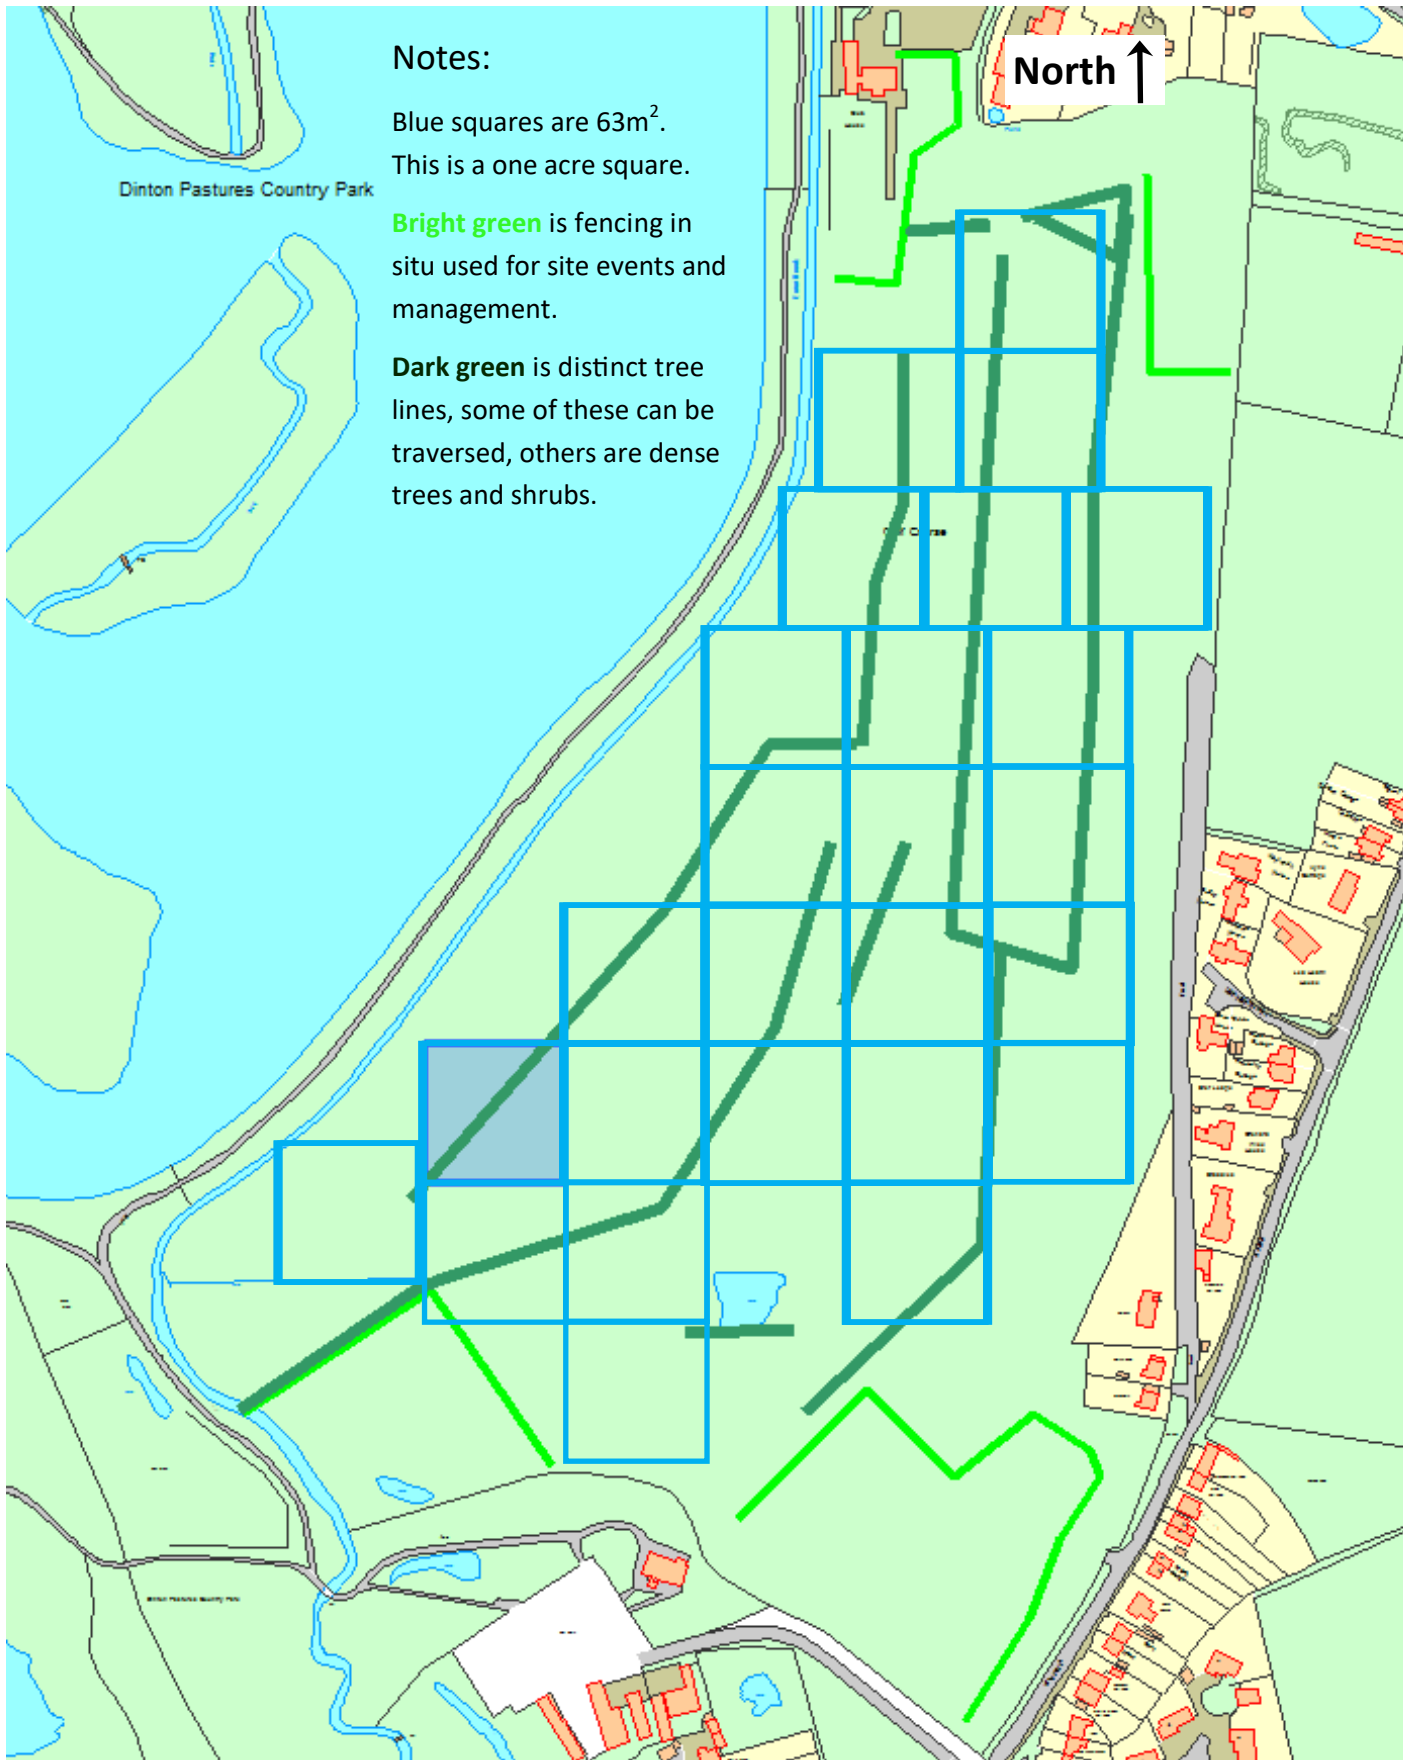

Lea Heath areas

DINTON PASTURES
COUNTRY PARK 

WOKINGHAM
BOROUGH COUNCIL